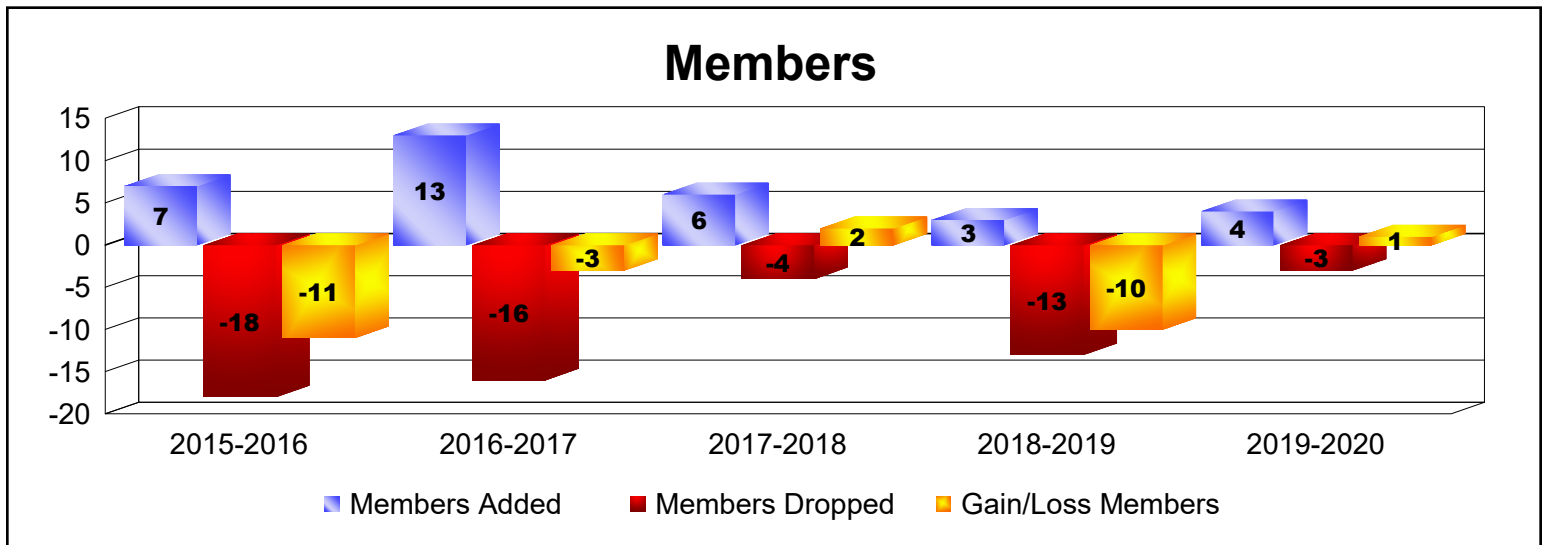

Year	New Clubs	Dropped Clubs	Gain/ Loss Clubs	New Members	Charter Members	Reinstate Members	Transfer Members	Total Member Added	Total Members Dropped	Gain/ Loss Members
2015-2016	0	0	0	7	0	0	0	7	-18	-11
2016-2017	0	0	0	9	0	0	4	13	-16	-3
2017-2018	0	0	0	6	0	0	0	6	-4	2
2018-2019	0	0	0	1	2	0	0	3	-13	-10
2019-2020	0	0	0	4	0	0	0	4	-3	1
<b>Average</b>	<b>0</b>	<b>0</b>	<b>0</b>	<b>5</b>	<b>0</b>	<b>0</b>	<b>1</b>	<b>7</b>	<b>-11</b>	<b>-4</b>

Year	New Clubs	Dropped Clubs	Gain/ Loss Clubs	New Members	Charter Members	Reinstate Members	Transfer Members	Total Member Added	Total Members Dropped	Gain/ Loss Members
2015-2016	0	0	0	88	0	4	9	101	-128	-27
2016-2017	0	-3	-3	83	0	2	6	91	-148	-57
2017-2018	0	-2	-2	68	2	2	14	86	-154	-68
2018-2019	0	-1	-1	64	0	1	7	72	-121	-49
2019-2020	0	-1	-1	67	0	0	4	71	-115	-44
<b>Average</b>	<b>0</b>	<b>-1</b>	<b>-1</b>	<b>74</b>	<b>0</b>	<b>2</b>	<b>8</b>	<b>84</b>	<b>-133</b>	<b>-49</b>