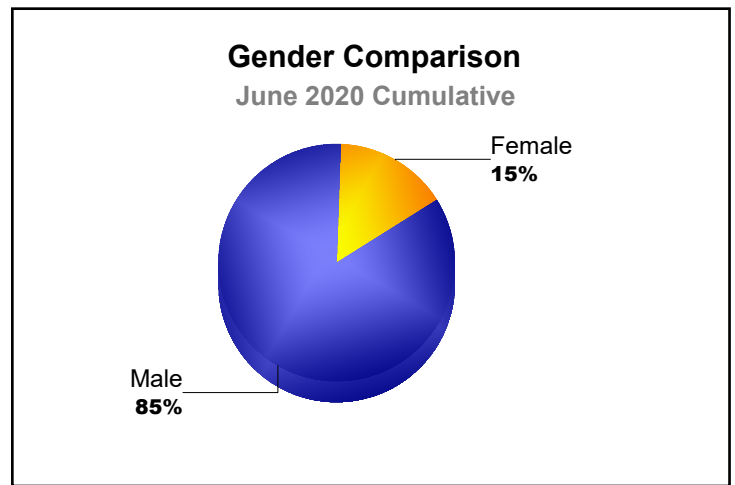

Year	New Clubs	Dropped Clubs	Gain/ Loss Clubs	New Members	Charter Members	Reinstate Members	Transfer Members	Total Member Added	Total Members Dropped	Gain/ Loss Members
2015-2016	0	0	0	88	0	4	9	101	-128	-27
2016-2017	0	-3	-3	83	0	2	6	91	-148	-57
2017-2018	0	-2	-2	68	2	2	14	86	-154	-68
2018-2019	0	-1	-1	64	0	1	7	72	-121	-49
2019-2020	0	-1	-1	67	0	0	4	71	-115	-44
Average	0	-1	-1	74	0	2	8	84	-133	-49