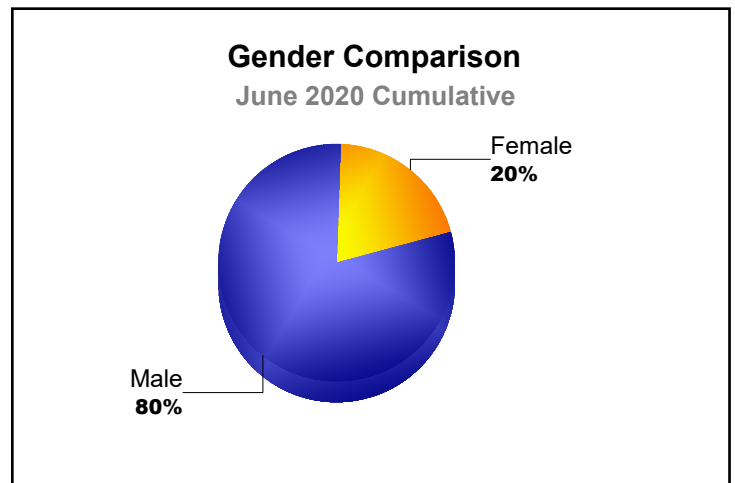

Year	New Clubs	Dropped Clubs	Gain/ Loss Clubs	New Members	Charter Members	Reinstate Members	Transfer Members	Total Member Added	Total Members Dropped	Gain/ Loss Members
2015-2016	0	0	0	7	0	0	0	7	-18	-11
2016-2017	0	0	0	9	0	0	4	13	-16	-3
2017-2018	0	0	0	6	0	0	0	6	-4	2
2018-2019	0	0	0	1	2	0	0	3	-13	-10
2019-2020	0	0	0	4	0	0	0	4	-3	1
<b>Average</b>	<b>0</b>	<b>0</b>	<b>0</b>	<b>5</b>	<b>0</b>	<b>0</b>	<b>1</b>	<b>7</b>	<b>-11</b>	<b>-4</b>