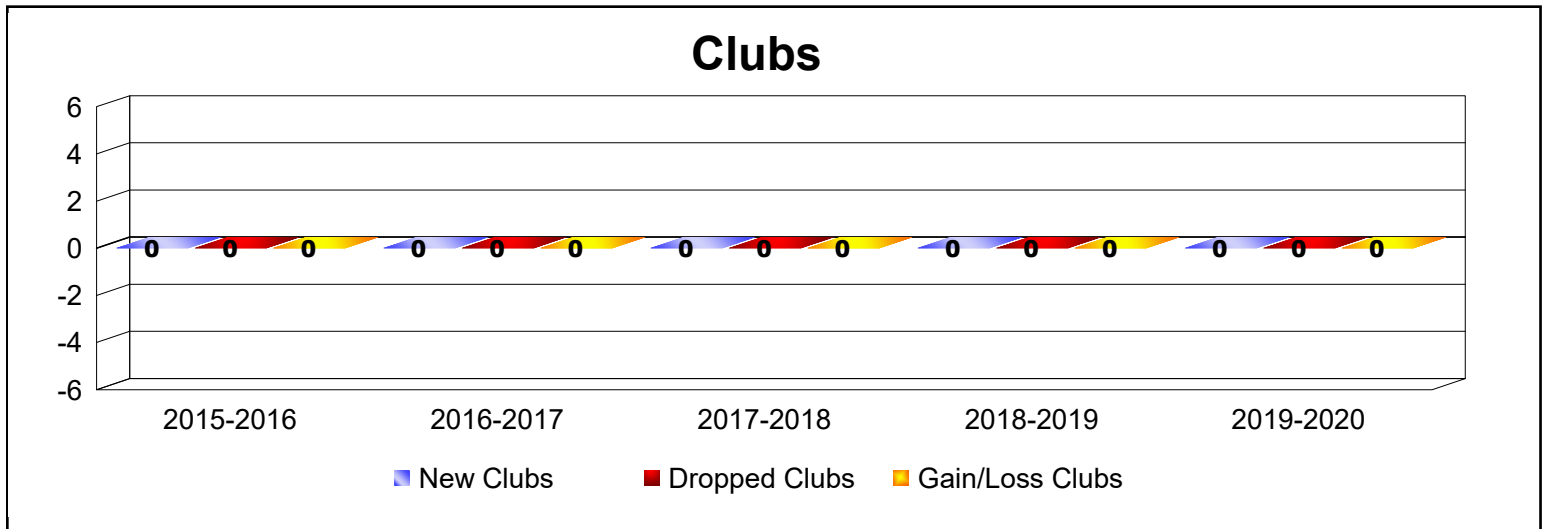

Year	New Clubs	Dropped Clubs	Gain/ Loss Clubs	New Members	Charter Members	Reinstate Members	Transfer Members	Total Member Added	Total Members Dropped	Gain/ Loss Members
2015-2016	0	0	0	7	0	0	0	7	-18	-11
2016-2017	0	0	0	9	0	0	4	13	-16	-3
2017-2018	0	0	0	6	0	0	0	6	-4	2
2018-2019	0	0	0	1	2	0	0	3	-13	-10
2019-2020	0	0	0	4	0	0	0	4	-3	1
<b>Average</b>	<b>0</b>	<b>0</b>	<b>0</b>	<b>5</b>	<b>0</b>	<b>0</b>	<b>1</b>	<b>7</b>	<b>-11</b>	<b>-4</b>

Year	New Clubs	Dropped Clubs	Gain/ Loss Clubs	New Members	Charter Members	Reinstate Members	Transfer Members	Total Member Added	Total Members Dropped	Gain/ Loss Members
2015-2016	0	0	0	88	0	4	9	101	-128	-27
2016-2017	0	-3	-3	83	0	2	6	91	-148	-57
2017-2018	0	-2	-2	68	2	2	14	86	-154	-68
2018-2019	0	-1	-1	64	0	1	7	72	-121	-49
2019-2020	0	-1	-1	67	0	0	4	71	-115	-44
<b>Average</b>	<b>0</b>	<b>-1</b>	<b>-1</b>	<b>74</b>	<b>0</b>	<b>2</b>	<b>8</b>	<b>84</b>	<b>-133</b>	<b>-49</b>