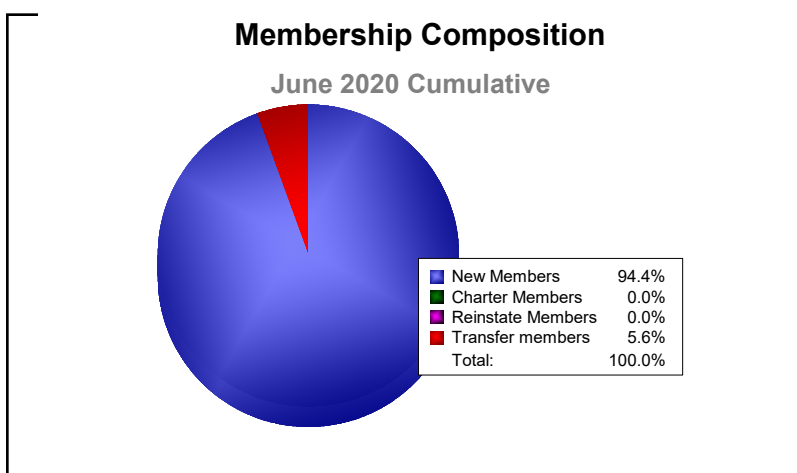

Year	New Clubs	Dropped Clubs	Gain/ Loss Clubs	New Members	Charter Members	Reinstate Members	Transfer Members	Total Member Added	Total Members Dropped	Gain/ Loss Members
2015-2016	0	0	0	7	0	0	0	7	-18	-11
2016-2017	0	0	0	9	0	0	4	13	-16	-3
2017-2018	0	0	0	6	0	0	0	6	-4	2
2018-2019	0	0	0	1	2	0	0	3	-13	-10
2019-2020	0	0	0	4	0	0	0	4	-3	1
<b>Average</b>	<b>0</b>	<b>0</b>	<b>0</b>	<b>5</b>	<b>0</b>	<b>0</b>	<b>1</b>	<b>7</b>	<b>-11</b>	<b>-4</b>

Year	New Clubs	Dropped Clubs	Gain/ Loss Clubs	New Members	Charter Members	Reinstate Members	Transfer Members	Total Member Added	Total Members Dropped	Gain/ Loss Members
2015-2016	0	0	0	88	0	4	9	101	-128	-27
2016-2017	0	-3	-3	83	0	2	6	91	-148	-57
2017-2018	0	-2	-2	68	2	2	14	86	-154	-68
2018-2019	0	-1	-1	64	0	1	7	72	-121	-49
2019-2020	0	-1	-1	67	0	0	4	71	-115	-44
<b>Average</b>	<b>0</b>	<b>-1</b>	<b>-1</b>	<b>74</b>	<b>0</b>	<b>2</b>	<b>8</b>	<b>84</b>	<b>-133</b>	<b>-49</b>