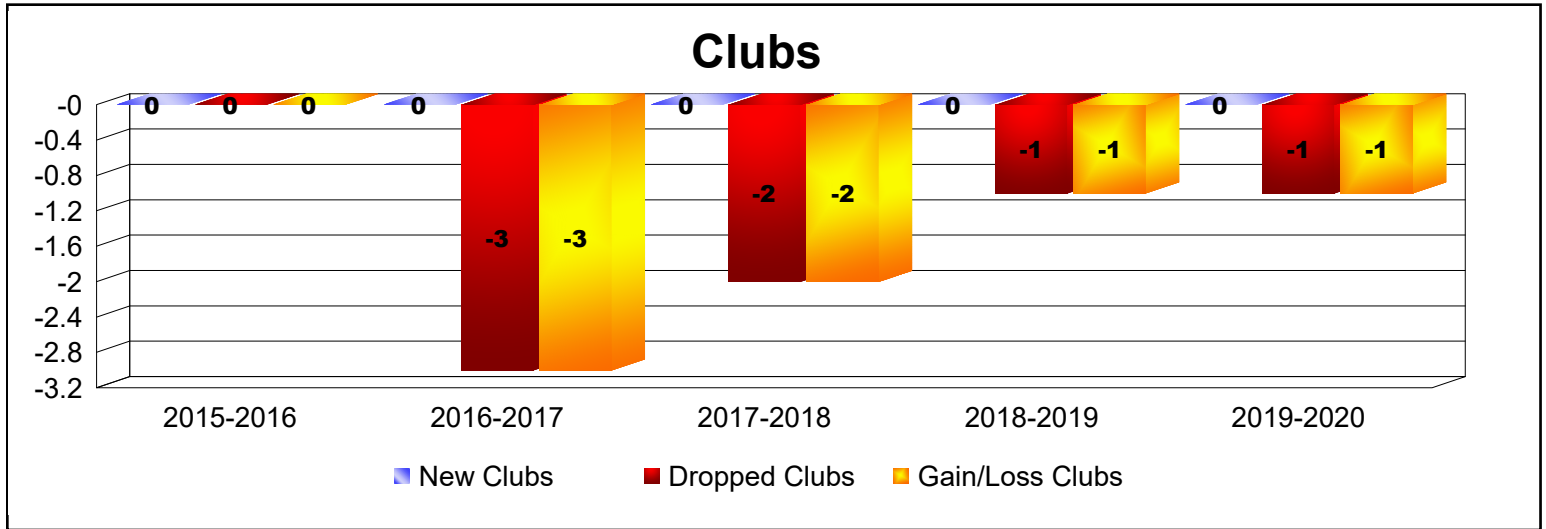

Year	New Clubs	Dropped Clubs	Gain/ Loss Clubs	New Members	Charter Members	Reinstate Members	Transfer Members	Total Member Added	Total Members Dropped	Gain/ Loss Members
2015-2016	0	0	0	7	0	0	0	7	-18	-11
2016-2017	0	0	0	9	0	0	4	13	-16	-3
2017-2018	0	0	0	6	0	0	0	6	-4	2
2018-2019	0	0	0	1	2	0	0	3	-13	-10
2019-2020	0	0	0	4	0	0	0	4	-3	1
<b>Average</b>	<b>0</b>	<b>0</b>	<b>0</b>	<b>5</b>	<b>0</b>	<b>0</b>	<b>1</b>	<b>7</b>	<b>-11</b>	<b>-4</b>

Year	New Clubs	Dropped Clubs	Gain/ Loss Clubs	New Members	Charter Members	Reinstate Members	Transfer Members	Total Member Added	Total Members Dropped	Gain/ Loss Members
2015-2016	0	0	0	88	0	4	9	101	-128	-27
2016-2017	0	-3	-3	83	0	2	6	91	-148	-57
2017-2018	0	-2	-2	68	2	2	14	86	-154	-68
2018-2019	0	-1	-1	64	0	1	7	72	-121	-49
2019-2020	0	-1	-1	67	0	0	4	71	-115	-44
<b>Average</b>	<b>0</b>	<b>-1</b>	<b>-1</b>	<b>74</b>	<b>0</b>	<b>2</b>	<b>8</b>	<b>84</b>	<b>-133</b>	<b>-49</b>

Year	New Clubs	Dropped Clubs	Gain/ Loss Clubs	New Members	Charter Members	Reinstate Members	Transfer Members	Total Member Added	Total Members Dropped	Gain/ Loss Members
2015-2016	0	0	0	9	0	0	1	10	-17	-7
2016-2017	0	0	0	10	0	0	0	10	-15	-5
2017-2018	0	0	0	6	0	0	0	6	-15	-9
2018-2019	0	0	0	12	0	0	1	13	-11	2
2019-2020	0	0	0	10	0	0	2	12	-7	5
<b>Average</b>	<b>0</b>	<b>0</b>	<b>0</b>	<b>9</b>	<b>0</b>	<b>0</b>	<b>1</b>	<b>10</b>	<b>-13</b>	<b>-3</b>