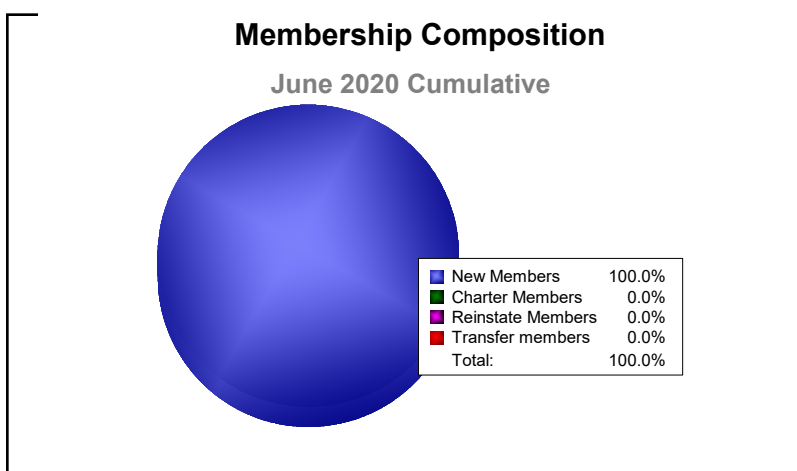

Year	New Clubs	Dropped Clubs	Gain/ Loss Clubs	New Members	Charter Members	Reinstate Members	Transfer Members	Total Member Added	Total Members Dropped	Gain/ Loss Members
2015-2016	0	0	0	7	0	0	0	7	-18	-11
2016-2017	0	0	0	9	0	0	4	13	-16	-3
2017-2018	0	0	0	6	0	0	0	6	-4	2
2018-2019	0	0	0	1	2	0	0	3	-13	-10
2019-2020	0	0	0	4	0	0	0	4	-3	1
<b>Average</b>	<b>0</b>	<b>0</b>	<b>0</b>	<b>5</b>	<b>0</b>	<b>0</b>	<b>1</b>	<b>7</b>	<b>-11</b>	<b>-4</b>

Year	New Clubs	Dropped Clubs	Gain/ Loss Clubs	New Members	Charter Members	Reinstate Members	Transfer Members	Total Member Added	Total Members Dropped	Gain/ Loss Members
2015-2016	0	0	0	88	0	4	9	101	-128	-27
2016-2017	0	-3	-3	83	0	2	6	91	-148	-57
2017-2018	0	-2	-2	68	2	2	14	86	-154	-68
2018-2019	0	-1	-1	64	0	1	7	72	-121	-49
2019-2020	0	-1	-1	67	0	0	4	71	-115	-44
<b>Average</b>	<b>0</b>	<b>-1</b>	<b>-1</b>	<b>74</b>	<b>0</b>	<b>2</b>	<b>8</b>	<b>84</b>	<b>-133</b>	<b>-49</b>