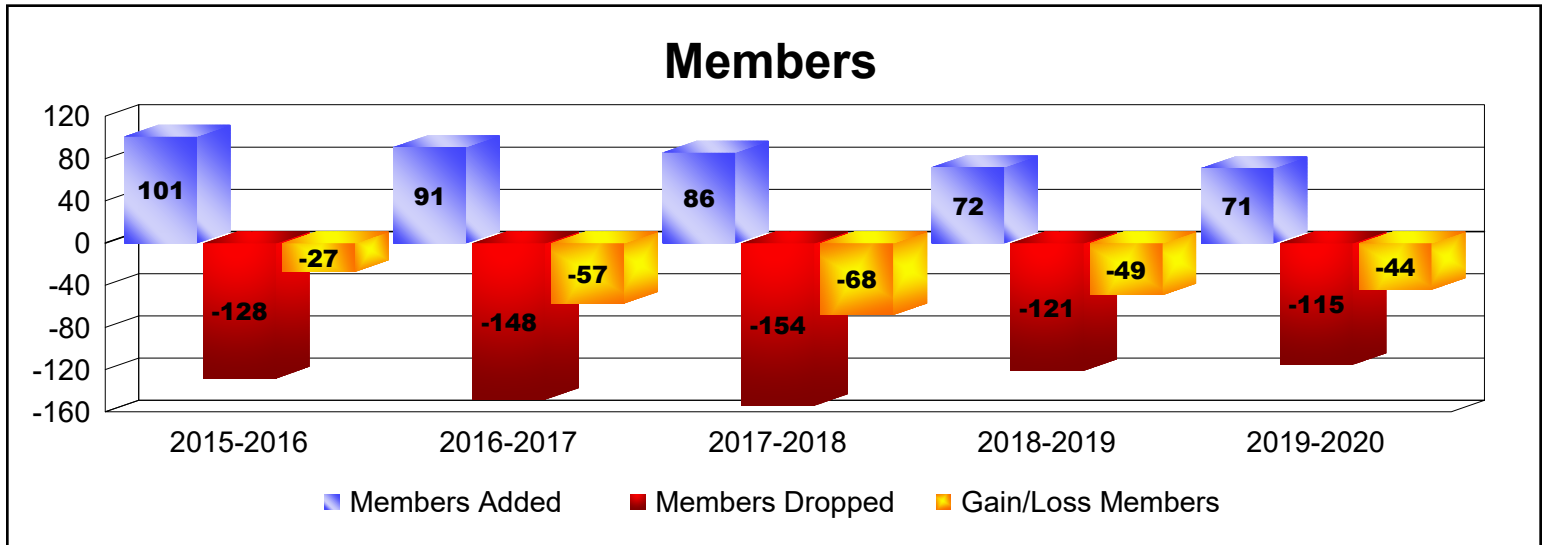

Year	New Clubs	Dropped Clubs	Gain/ Loss Clubs	New Members	Charter Members	Reinstate Members	Transfer Members	Total Member Added	Total Members Dropped	Gain/ Loss Members
2015-2016	0	0	0	7	0	0	0	7	-18	-11
2016-2017	0	0	0	9	0	0	4	13	-16	-3
2017-2018	0	0	0	6	0	0	0	6	-4	2
2018-2019	0	0	0	1	2	0	0	3	-13	-10
2019-2020	0	0	0	4	0	0	0	4	-3	1
<b>Average</b>	<b>0</b>	<b>0</b>	<b>0</b>	<b>5</b>	<b>0</b>	<b>0</b>	<b>1</b>	<b>7</b>	<b>-11</b>	<b>-4</b>

Year	New Clubs	Dropped Clubs	Gain/ Loss Clubs	New Members	Charter Members	Reinstate Members	Transfer Members	Total Member Added	Total Members Dropped	Gain/ Loss Members
2015-2016	0	0	0	88	0	4	9	101	-128	-27
2016-2017	0	-3	-3	83	0	2	6	91	-148	-57
2017-2018	0	-2	-2	68	2	2	14	86	-154	-68
2018-2019	0	-1	-1	64	0	1	7	72	-121	-49
2019-2020	0	-1	-1	67	0	0	4	71	-115	-44
<b>Average</b>	<b>0</b>	<b>-1</b>	<b>-1</b>	<b>74</b>	<b>0</b>	<b>2</b>	<b>8</b>	<b>84</b>	<b>-133</b>	<b>-49</b>

Year	New Clubs	Dropped Clubs	Gain/ Loss Clubs	New Members	Charter Members	Reinstate Members	Transfer Members	Total Member Added	Total Members Dropped	Gain/ Loss Members
2015-2016	0	0	0	9	0	0	1	10	-17	-7
2016-2017	0	0	0	10	0	0	0	10	-15	-5
2017-2018	0	0	0	6	0	0	0	6	-15	-9
2018-2019	0	0	0	12	0	0	1	13	-11	2
2019-2020	0	0	0	10	0	0	2	12	-7	5
<b>Average</b>	<b>0</b>	<b>0</b>	<b>0</b>	<b>9</b>	<b>0</b>	<b>0</b>	<b>1</b>	<b>10</b>	<b>-13</b>	<b>-3</b>